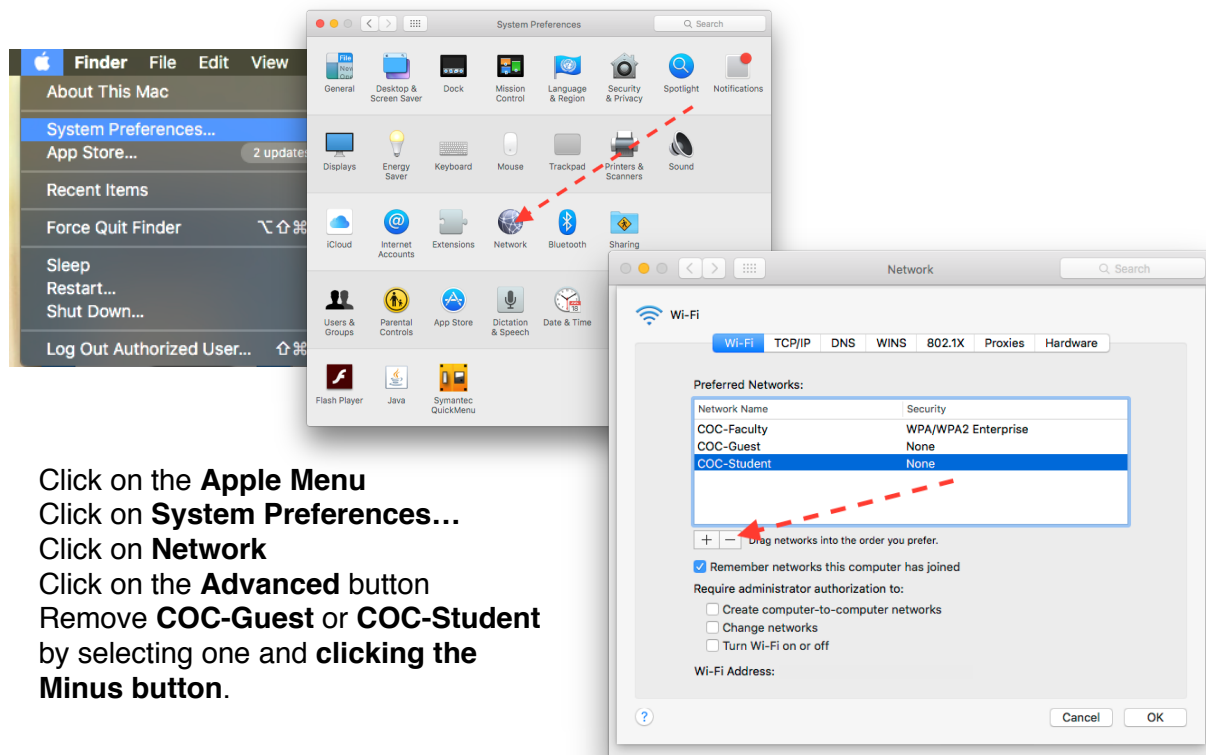

Apple WiFi “COC-Faculty” - Valencia Campus

This guide is intended to help logon to the Valencia Campus Wireless network. Logging onto the COC-Faculty wireless network grants additional access to ports other than only 80 and 443; which boils down to primarily HTTP and HTTPS websites. We highly recommend removing any COC-Guest or COC-Student network association before utilizing this system.

Click on the **Apple Menu**
Click on **System Preferences...**
Click on **Network**
Click on the **Advanced** button
Remove **COC-Guest** or **COC-Student**
by selecting one and **clicking the Minus button**.