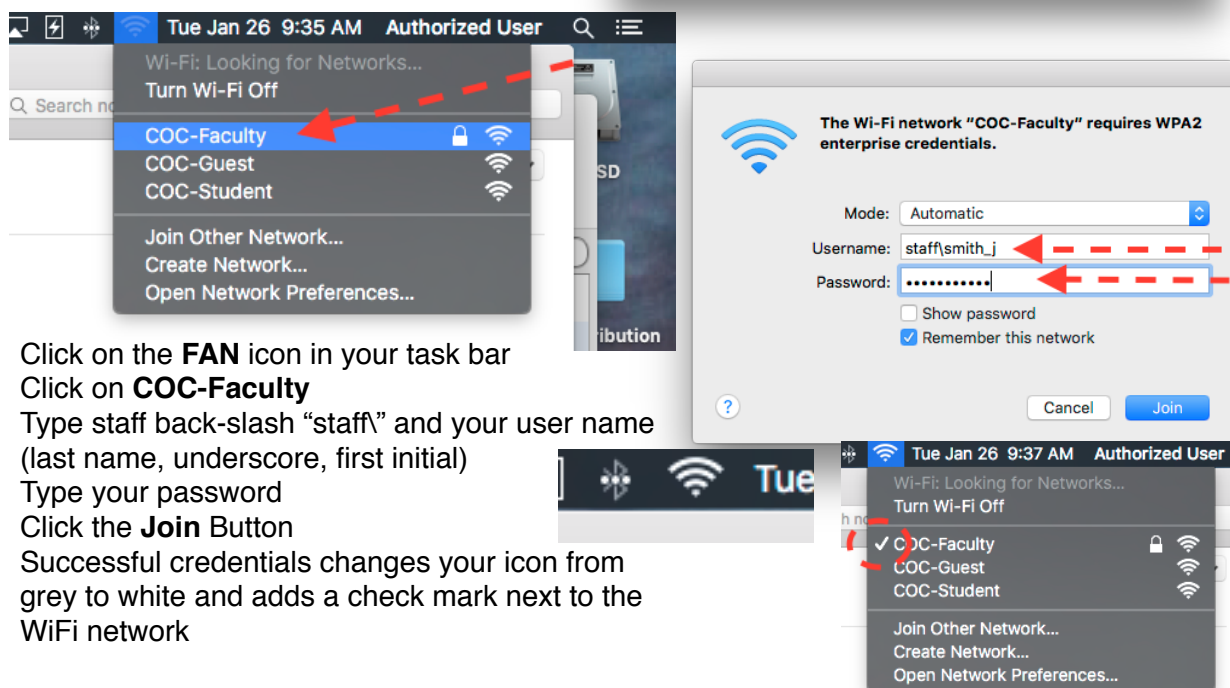

Apple WiFi “COC-Faculty” - Valencia Campus

This guide is intended to help logon to the Valencia Campus Wireless network. Logging onto the COC-Faculty wireless network grants additional access to ports other than only 80 and 443; which boils down to primarily HTTP and HTTPS websites. We highly recommend removing any COC-Guest or COC-Student network association before utilizing this system.

Click on the **Apple Menu**
Click on **System Preferences...**
Click on **Network**
Click on the **Advanced** button
Remove **COC-Guest** or **COC-Student**
by selecting one and **clicking the Minus button**.

Click on the **FAN** icon in your task bar
Click on **COC-Faculty**
Type staff back-slash “staff” and your user name
(last name, underscore, first initial)
Type your password
Click the **Join** Button
Successful credentials changes your icon from
grey to white and adds a check mark next to the
WiFi network